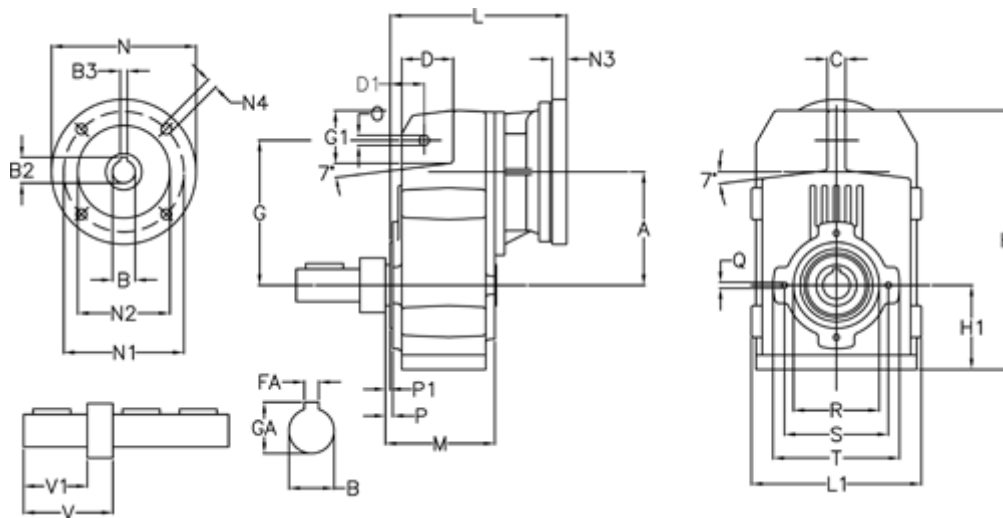

Article number: 29560109151225
 Description: Shaft mounted gear
 A102R-91,5-P71B5

Measures

A = 112.50	FA = 8	M = 100.5	Q = M8x12
B = 25	G = 140	N = 160	R = 80
B1 = 14	G1 = 51.0	N1 = 130	S = 100
B2 = 16.3	GA = 28.0	N2 = 110	T = 120
B3 = 5	H = 251.0	N4 = M8x16	V = 76.5
C = 20	H1 = 84.0	O = 11	V1 = 45
D = 47.5	L = 185.5	P = 4.5	
D1 = 35.0	L1 = 170	P1 = 3.0	